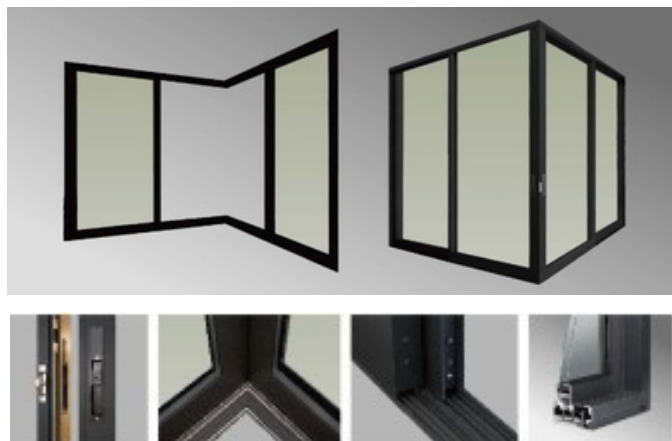

AMJ 100 COMMERCIAL WINDOWS SYSTEM

Frame Size: 100mm
Profile Thickness: 2.0mm
Hardware: Chinese or Doric Hardware
Flyscreen: 304 Steel or Fiberglass Mesh
Glass: 5mm+12A+5mm Double Toughened Glass

AMJ 100 COMMERCIAL SLIDING DOOR SYSTEM

Frame Size: 100mm
Profile Thickness: 2.0mm
Hardware: Chinese or Doric Hardware
Glass: 5mm+12A+5mm Double Toughened Glass

AMJ 90C ANGLE SLIDING DOOR

Frame Size: 100mm
Profile Thickness: 2.0mm
Hardware: Chinese Premium Brand Hardware
Glass: 5mm+12A+5mm Double Toughened Glass

AMJ 100 CASEMENT DOOR

Frame Size: 100mm
Profile Thickness: 2.0mm (Optional Flat Rail Bottom Frame & Water Proof Bottom Frame)
Hardware: Hong Kong Kinlong
Glass: 5mm+12A+5mm

AMJ 82 WINDOWS

Frame Size: 82mm
Profile Thickness: 1.6mm-2.0mm
Hardware: Chinese or Doric Hardware
Flyscreen: 304 Steel or Fiberglass Mesh
Glass: 5mm+12A+5mm Double Toughened Glass