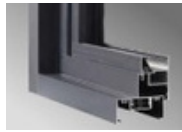

Frame Size: 100mm
Profile Thickness: 2.0mm
Hardware: Chinese or Doric Hardware
Glass: 5mm+12A+5mm Double Toughened Glass

AMJ 90C ANGLE SLIDING DOOR

Frame Size: 100mm
Profile Thickness: 2.0mm
Hardware: Chinese Premium Brand Hardware
Glass: 5mm+12A+5mm Double Toughened Glass

AMJ 100 CASEMENT DOOR

Frame Size: 100mm
Profile Thickness: 2.0mm (Optional Flat Rail Bottom Frame & Water Proof Bottom Frame)
Hardware: Hong Kong Kinlong
Glass: 5mm+12A+5mm

AMJ 82 WINDOWS

Frame Size: 82mm
Profile Thickness: 1.6mm-2.0mm
Hardware: Chinese or Doric Hardware
Flyscreen: 304 Steel or Fiberglass Mesh
Glass: 5mm+12A+5mm Double Toughened Glass

AMJ 82 SLIDING DOOR

Frame Size: 82mm
Profile Thickness: 1.6mm-2.0mm
Hardware: Chinese or Doric Hardware
Glass: 5mm+6A+5 Double Glass
 6mm Single Glass

AMJ 68 SERIES WINDOW

Frame Size: 68mm
Profile Thickness: 1.5mm
Hardware: Chinese Doric Hardware
Flyscreen: 304 Steel or Fiberglass Mesh
Glass: 5mm+6A+5 Double Glass
 6mm Single Glass