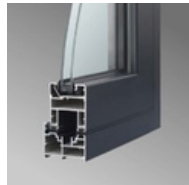

AMJ 100 CASEMENT DOOR

Frame Size: 100mm
Profile Thickness: 2.0mm (Optional Flat Rail Bottom Frame & Water Proof Bottom Frame)
Hardware: Hong Kong Kinlong
Glass: 5mm+12A+5mm

AMJ 82 WINDOWS

Frame Size: 82mm
Profile Thickness: 1.6mm-2.0mm
Hardware: Chinese or Doric Hardware
Flyscreen: 304 Steel or Fiberglass Mesh
Glass: 5mm+12A+5mm Double Toughened Glass

AMJ 82 SLIDING DOOR

Frame Size: 82mm
Profile Thickness: 1.6mm-2.0mm
Hardware: Chinese or Doric Hardware
Glass: 5mm+6A+5 Double Glass
 6mm Single Glass

AMJ 68 SERIES WINDOW

Frame Size: 68mm
Profile Thickness: 1.5mm
Hardware: Chinese Doric Hardware
Flyscreen: 304 Steel or Fiberglass Mesh
Glass: 5mm+6A+5 Double Glass
 6mm Single Glass

AMJ 108 HOUSE SLIDING DOOR

Frame Size: 108mm
Profile Thickness: 1.6mm-2.55mm
Flyscreen: 304 Steel Mesh
Hardware: Chinese or Doric Hardware
Glass: 5mm+6A+5 Double Glass
 6mm Single Glass

AMJ 75 BI-FOLD DOOR

Frame Size: 75mm
Profile Thickness: 2.0mm
Hardware: Chinese Premium Hardware
Flyscreen: 304 Steel or Fiberglass Mesh
Glass: 5mm+12A+5mm Double Toughened Glass

AMJ 60 OUTWARD OPENING SERIES

Frame Size: 60mm
Profile Thickness: 2.0mm
Hardware: Chinese Premium Hardware
Glass: 5mm+12A+5 Double Glass Toughened Glass